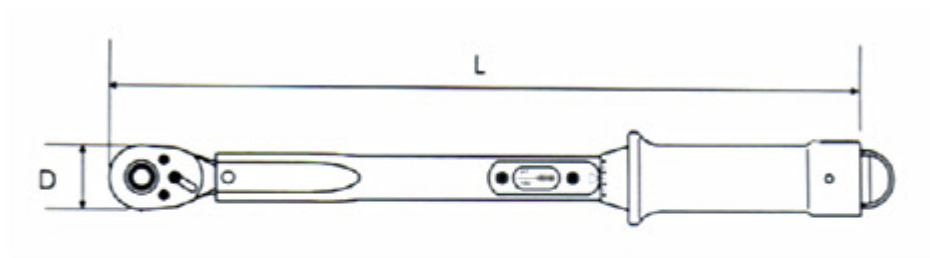

### Product Description :

**MULTIPLE WINDOW SCALE DIGITAL ADJUSTABLE TORQUE WRENCHES WITH LIGHT(1/2" Dr.)**

'Product Info'

Model/Item No. :

H.C.B-B2082

Country of Origin :

Taiwan

Brand :

H.C.B

Product Specifications /Features :

\*Multiple window scale digital adjustable torque wrenches with light(1/2" Dr.)

**Primary Competitive Advantages :**

**Well and High Quality Control, Prompt Delivery, Customer's Design and Logo are Welcome, Competitive Prices**

**Sales Method :**

**Export, Manufacture**

**Payment Term :**

**T/T, L/C at Sight**

Model No.	Square driver	Gear Teeth	Increments (FT-LB)	Minimum Maximum				D	L	Head Depth
				FT-LB	NM	FT-LB	NM			
HCB-B2082	1/2"	32	10	20	20	80	110	36.5	403	18.5